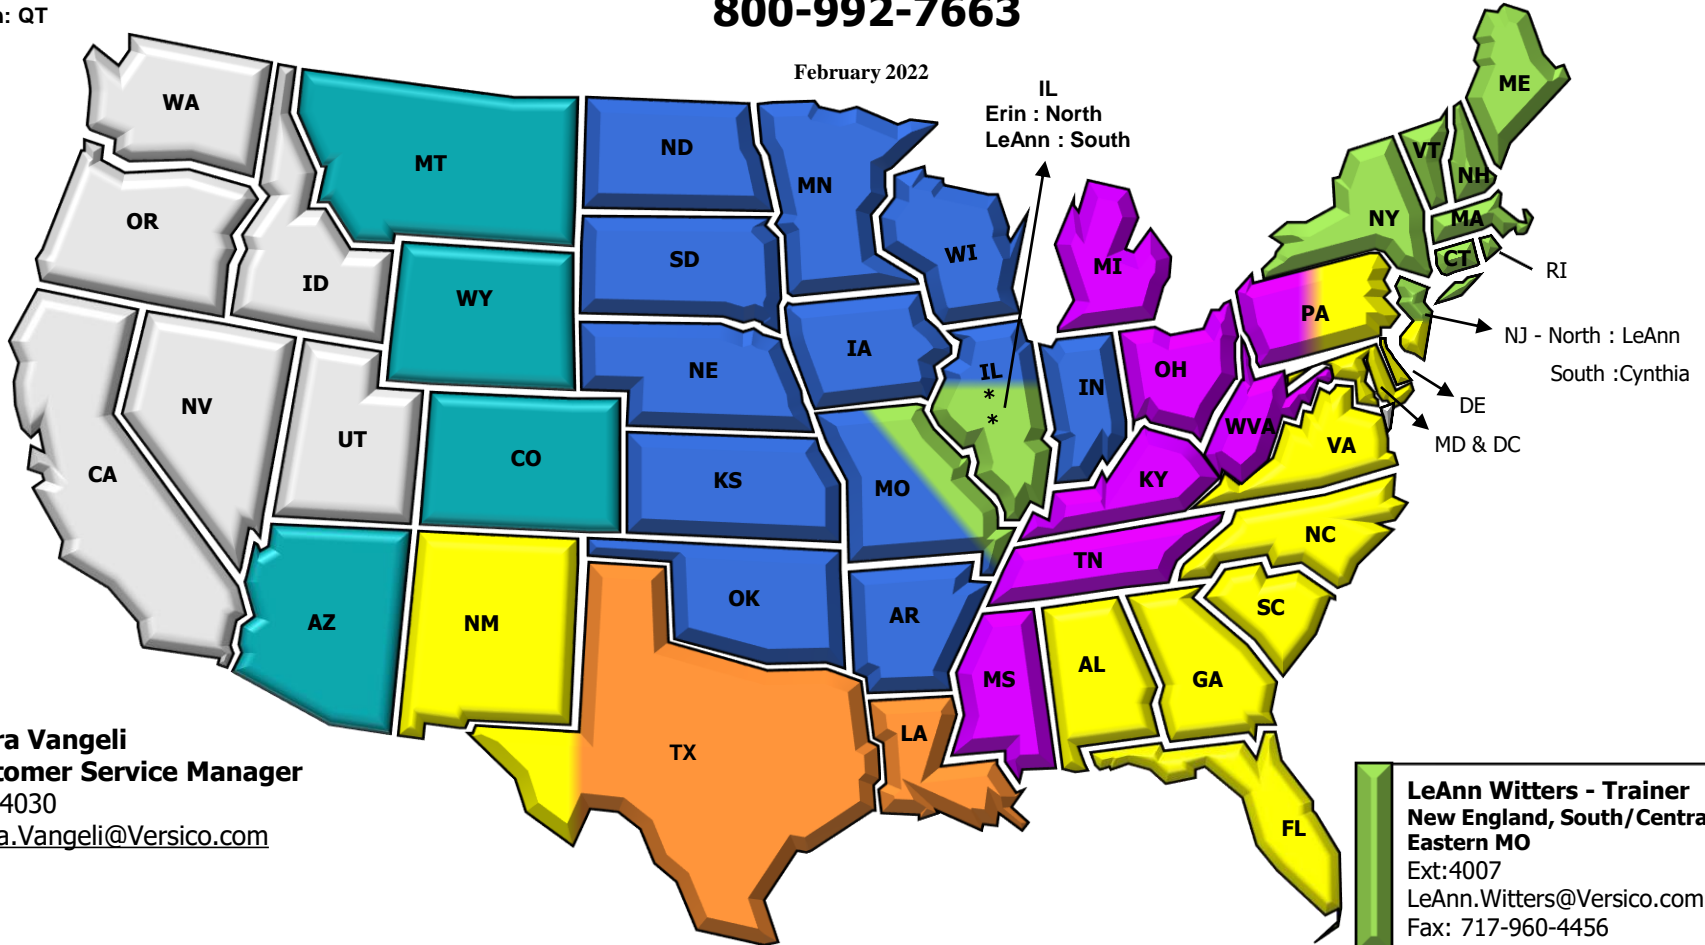

Versico Order Management Specialist Territories

800-992-7663

LeAnn: QT

February 2022

Laura Vangeli
Customer Service Manager
 Ext: 4030
Laura.Vangeli@Versico.com

Noah Davis
West Coast
 Ext: 4031
[Noah.Davis@Versico.com](mailto>Noah.Davis@Versico.com)
 Fax: 717-960-4034